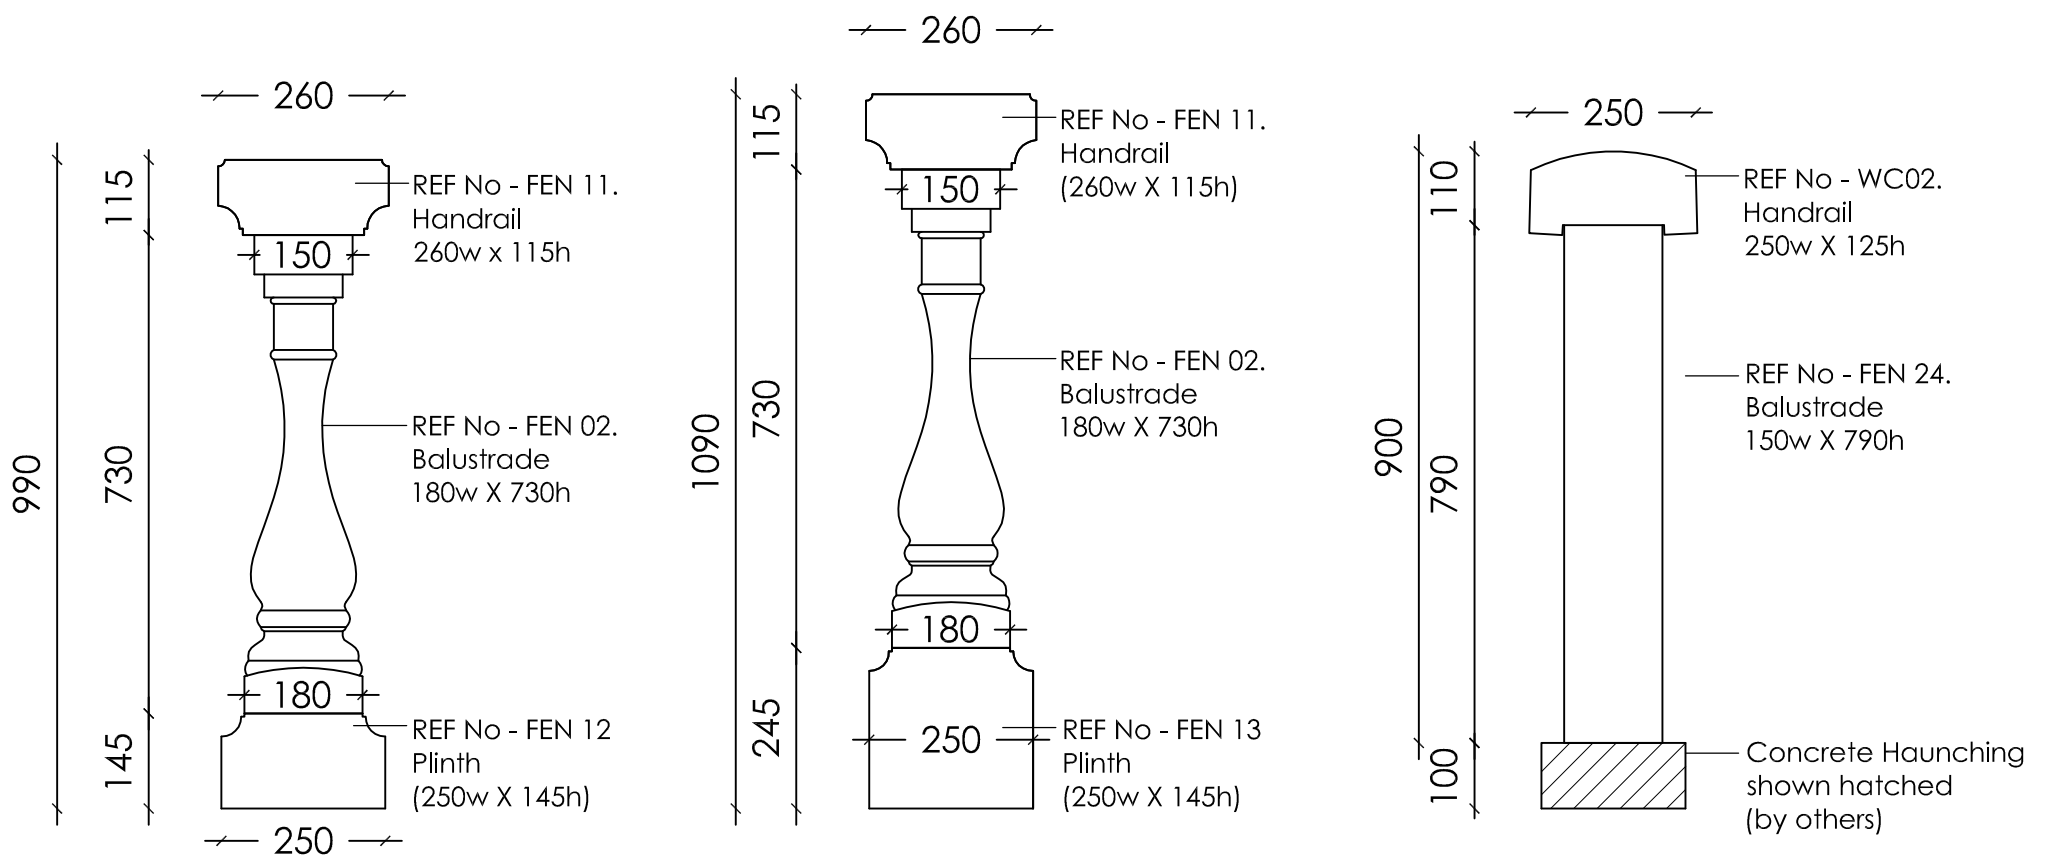

WALL COPING

BALUSTRADE

STONEDGE 99 Bruce Hwy Edmonton
 P: 4045 5577 E: stonedge@optusnet.com.au