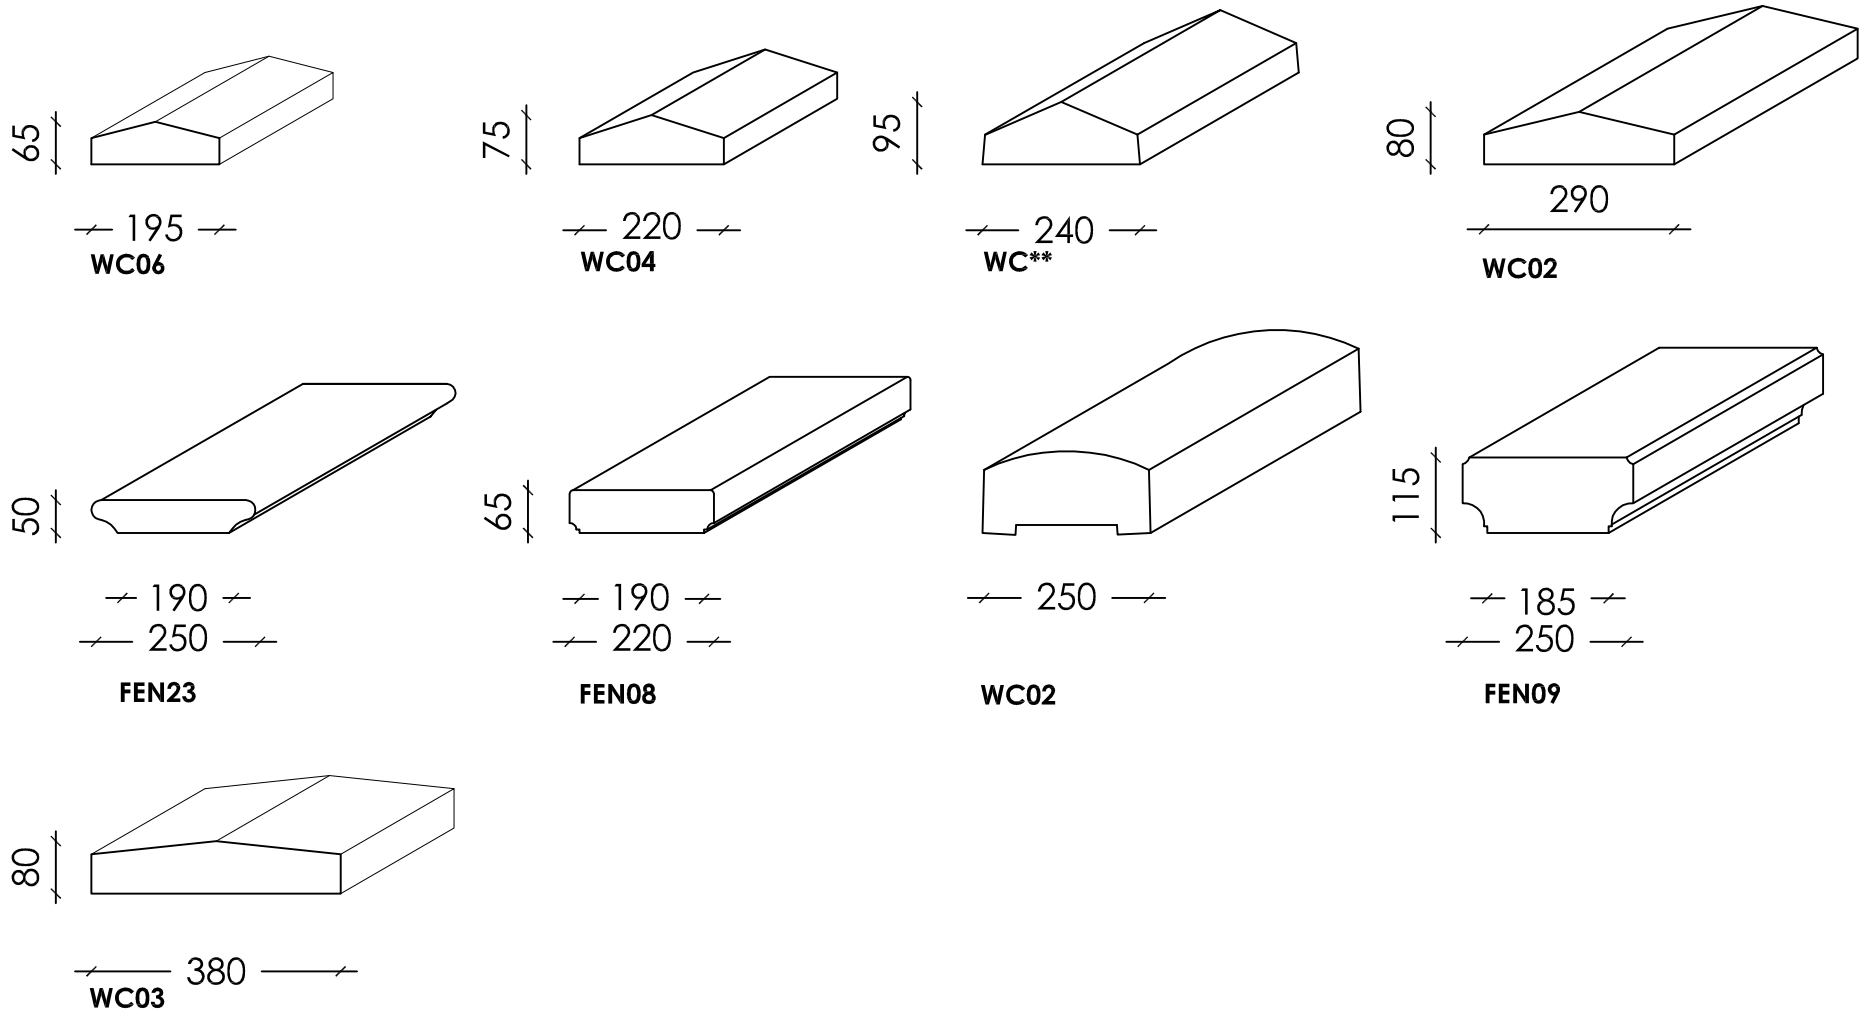

WALL COPING

BALUSTRADE

STONEDGE 99 Bruce Hwy Edmonton
 P: 4045 5577 E: stonedge@optusnet.com.au