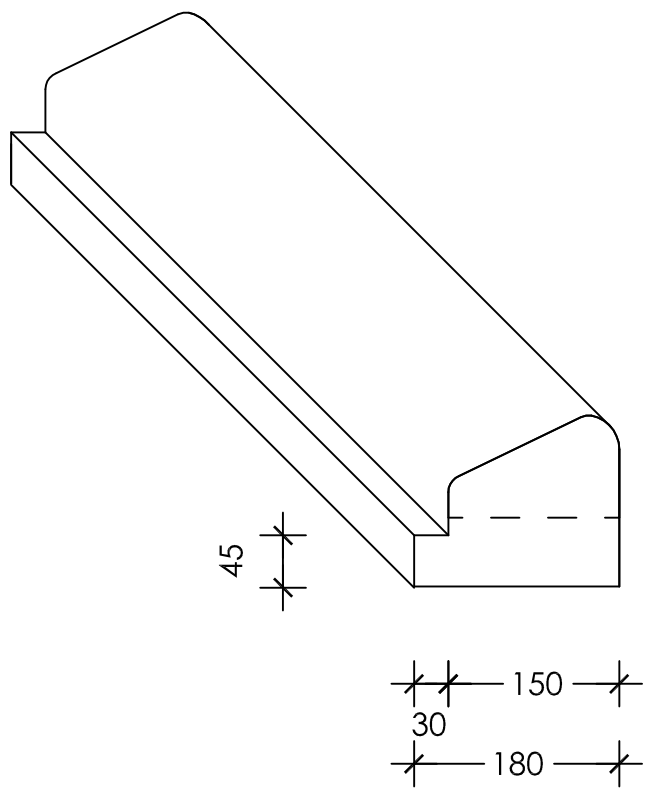

**PROFILE 1 - Square**  
(750 internal)

**PROFILE 2 - ROUND**  
(1000 internal diameter)

**SECTION - Large**  
(Garden edge profile)

**SECTION - Small**  
(Garden edge profile)

**STONEDGE** 99 Bruce Hwy Edmonton  
**P: 4045 5577 E: stonedge@optusnet.com.au**