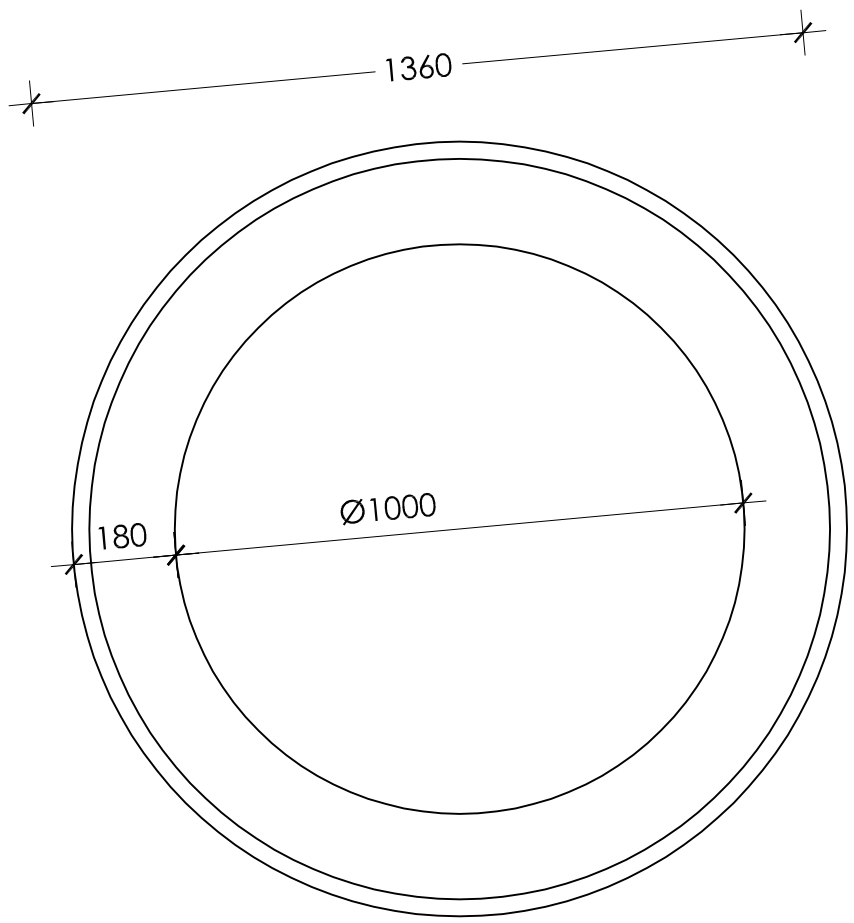

**PROFILE 1 - Square**  
(750 internal)

**PROFILE 2 - ROUND**  
(1000 internal diameter)

**SECTION - Large**  
(Garden edge profile)

**SECTION - Small**  
(Garden edge profile)

**STONEDGE** 99 Bruce Hwy Edmonton  
**P: 4045 5577 E: stonedge@optusnet.com.au**