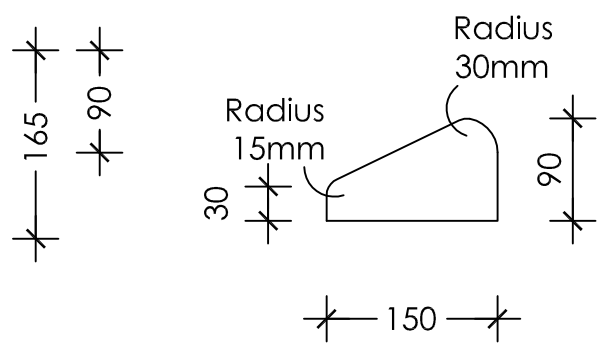

**PROFILE 1 - Square**  
(750 internal)

**PROFILE 2 - ROUND**  
(1000 internal diameter)

**SECTION - Large**  
(Garden edge profile)

**SECTION - Small**  
(Garden edge profile)

**STONEDGE** 99 Bruce Hwy Edmonton  
**P: 4045 5577 E: stonedge@optusnet.com.au**