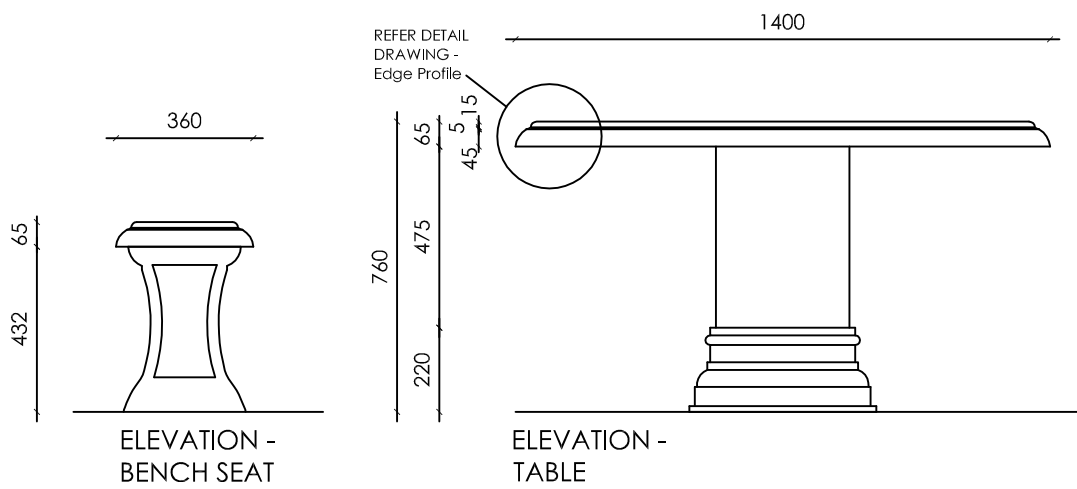

PLAN SETOUT -
1400 DIA. TABLE & 4 BENCH SEATS

STONEDGE 99 Bruce Hwy Edmonton
P: 4045 5577 E: stonedge@optusnet.com.au