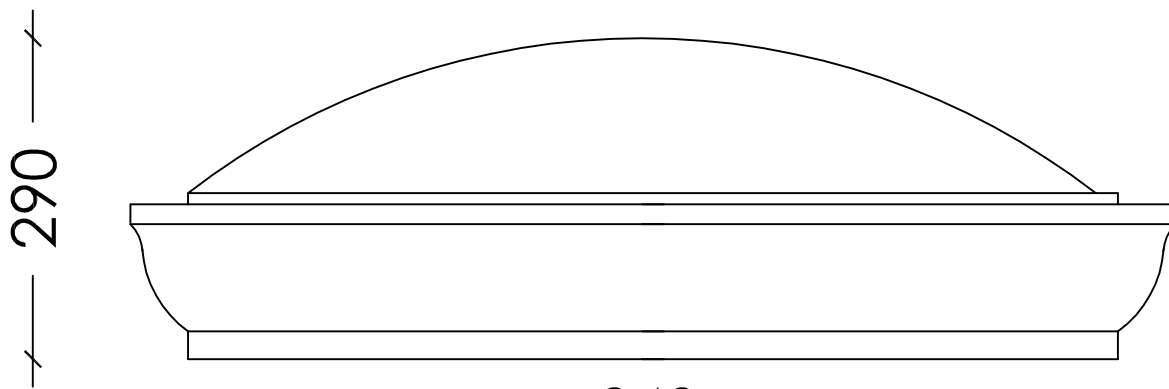

Large Ball only
REF No - DEC8

Double Ring - Base
REF No - CAP 7.

DEC 7 - Ball & Finial
(round OR square base)

DEC 9 - Acorn & Finial
(round OR square base)

DEC16 - Ball only

DEC15 - Ball only

DEC8 - Ball only
Cost: \$110.00 each Incl. GST

944 dia.

DEC23 - Mandalay (800 dia)

DEC 14 - Dome cap

STONEDGE 99 Bruce Hwy Edmonton
P: 4045 5577 E: stonedge@optusnet.com.au