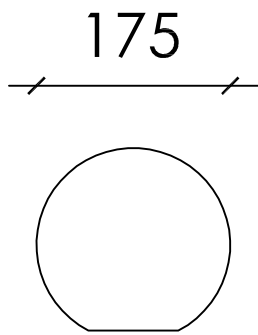

Large Ball only
REF No - DEC8

Double Ring - Base
REF No - CAP 7.

DEC 7 - Ball & Finial
(round OR square base)

DEC 9 - Acorn & Finial
(round OR square base)

DEC16 - Ball only

DEC15 - Ball only

DEC8 - Ball only
Cost: \$110.00 each Incl. GST