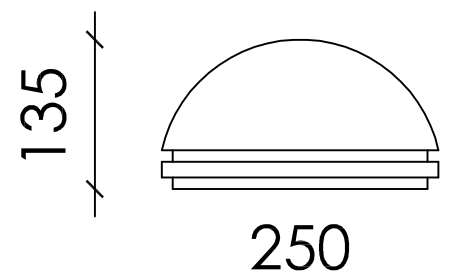

DEC 14 - Dome cap

STONEDGE 99 Bruce Hwy Edmonton
P: 4045 5577 E: stonedge@optusnet.com.au