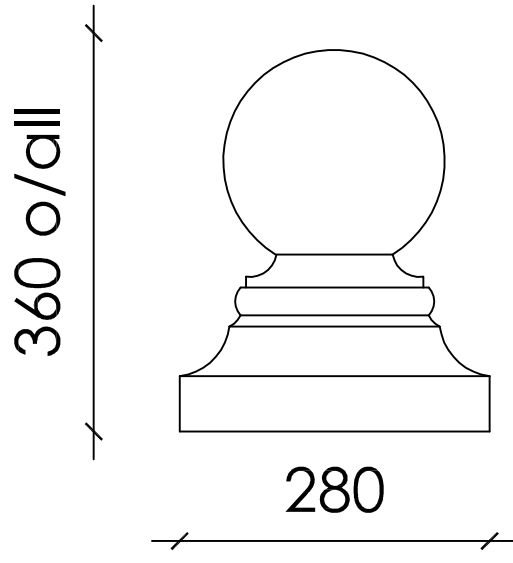

Large Ball only
REF No - DEC8

Double Ring - Base
REF No - CAP 7.

DEC 7 - Ball & Finial
(round OR square base)

DEC 9 - Acorn & Finial
(round OR square base)

DEC16 - Ball only

DEC15 - Ball only

DEC8 - Ball only
Cost: \$110.00 each Incl. GST

944 dia.

DEC23 - Mandalay (800 dia)

DEC 14 - Dome cap

STONEDGE 99 Bruce Hwy Edmonton
P: 4045 5577 E: stonedge@optusnet.com.au