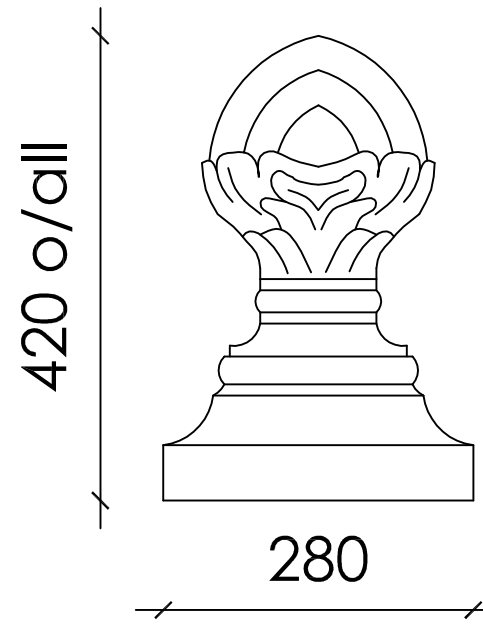

Large Ball only
REF No - DEC8

Double Ring - Base
REF No - CAP 7.

DEC 7 - Ball & Finial
(round OR square base)

DEC 9 - Acorn & Finial
(round OR square base)

DEC16 - Ball only

DEC15 - Ball only

DEC8 - Ball only
Cost: \$110.00 each Incl. GST

944 dia.

DEC23 - Mandalay (800 dia)

DEC 14 - Dome cap

STONEDGE 99 Bruce Hwy Edmonton
P: 4045 5577 E: stonedge@optusnet.com.au