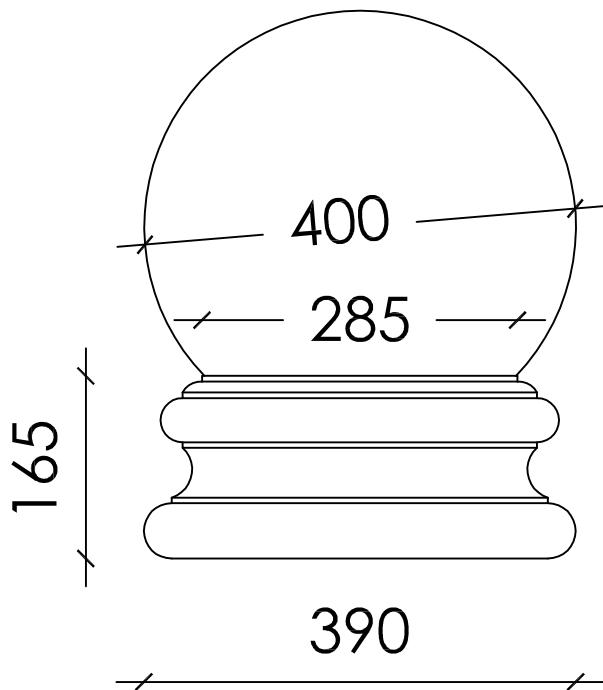

Large Ball only
REF No - DEC8

Double Ring - Base
REF No - CAP 7.

DEC 7 - Ball & Finial
(round OR square base)

DEC 9 - Acorn & Finial
(round OR square base)

DEC16 - Ball only

DEC15 - Ball only

DEC8 - Ball only
Cost: \$110.00 each Incl. GST

944 dia.

DEC23 - Mandalay (800 dia)

DEC 14 - Dome cap

STONEDGE 99 Bruce Hwy Edmonton
P: 4045 5577 E: stonedge@optusnet.com.au