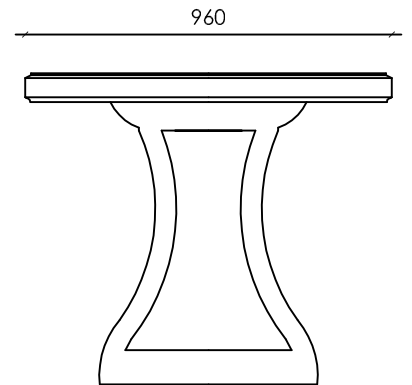

PLAN SETOUT -
RECTANGULAR TABLE & 2 X BENCH SEATS

ELEVATION - TABLE

Outdoor Furniture Setting
Cardwell Table
1600w x 960d x 815h
REF No - TAB3.

SIDE VIEW - TABLE

ELEVATION - BENCH SEAT

Outdoor Furniture Setting
Cardwell Bench Seat
1600w x 450d x 512h
REF No - TAB4.