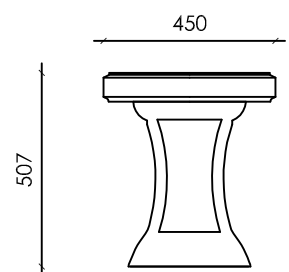

PLAN SETOUT -
RECTANGULAR TABLE & 2 X BENCH SEATS

ELEVATION - TABLE

Outdoor Furniture Setting
Cardwell Table
1600w x 960d x 815h
REF No - TAB3.

SIDE VIEW - TABLE

ELEVATION - BENCH SEAT

Outdoor Furniture Setting
Cardwell Bench Seat
1600w x 450d x 512h
REF No - TAB4.