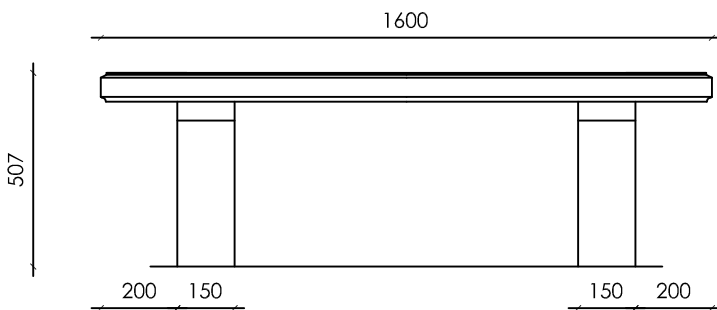

PLAN SETOUT -
RECTANGULAR TABLE & 2 X BENCH SEATS

ELEVATION - TABLE

Outdoor Furniture Setting
Cardwell Table
1600w x 960d x 815h
REF No - TAB3.

SIDE VIEW - TABLE

ELEVATION - BENCH SEAT

Outdoor Furniture Setting
Cardwell Bench Seat
1600w x 450d x 512h
REF No - TAB4.