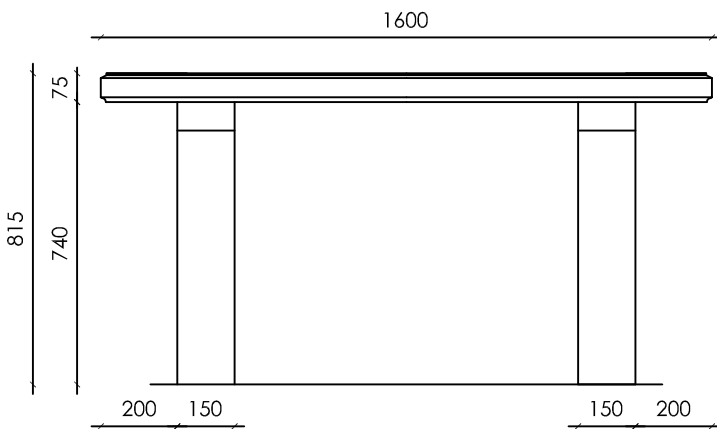

PLAN SETOUT -
RECTANGULAR TABLE & 2 X BENCH SEATS

ELEVATION - TABLE

Outdoor Furniture Setting
Cardwell Table
1600w x 960d x 815h
REF No - TAB3.

SIDE VIEW - TABLE

ELEVATION - BENCH SEAT

Outdoor Furniture Setting
Cardwell Bench Seat
1600w x 450d x 512h
REF No - TAB4.